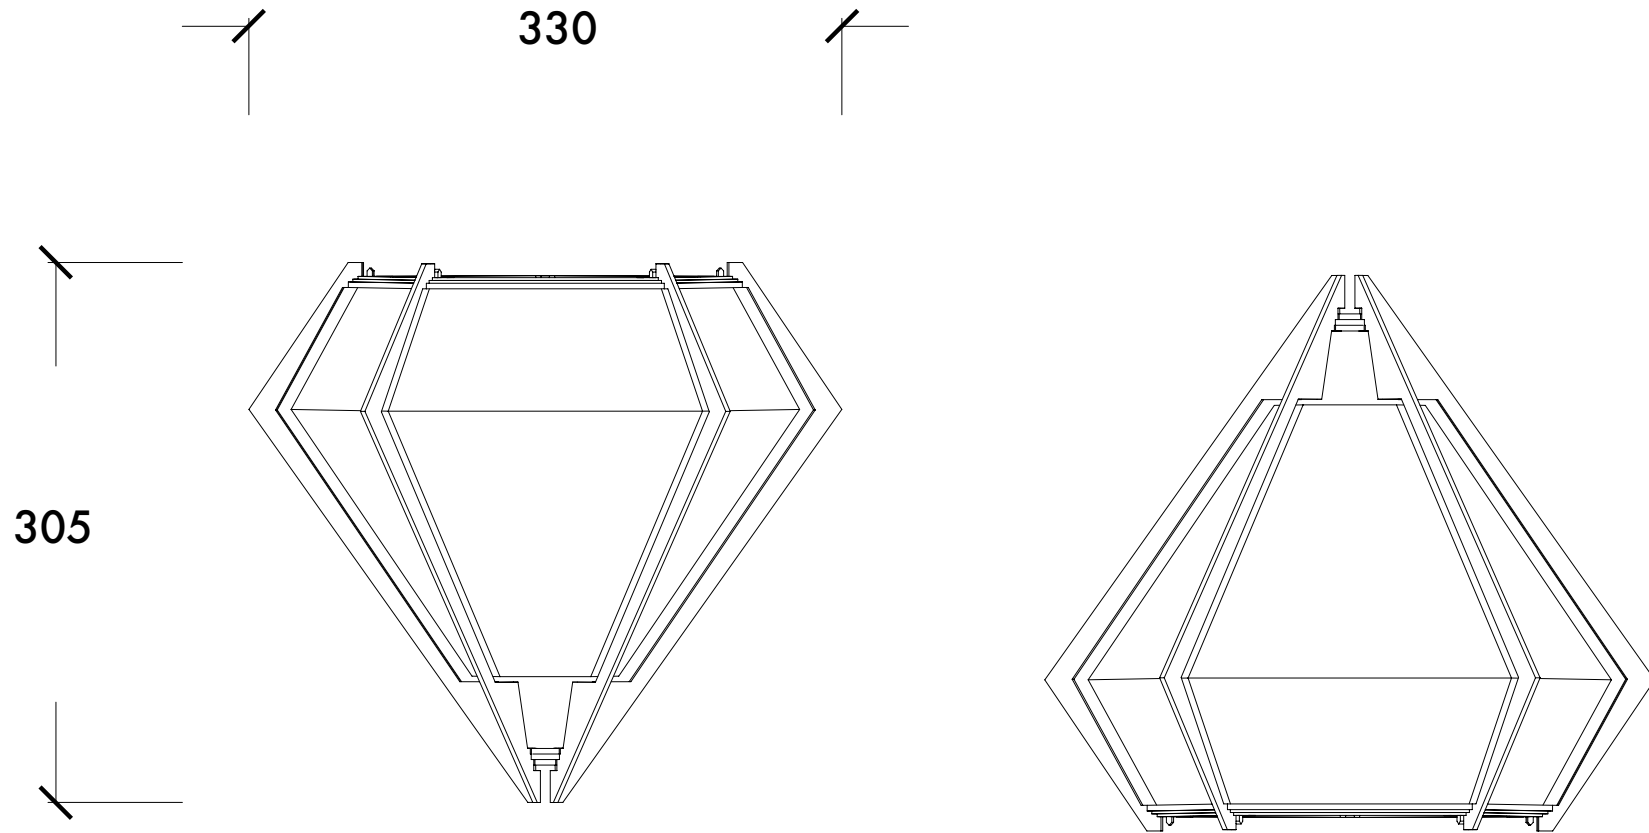

HARLOW

Wall Sconce

GABRIEL SCOTT
EST 2012

www.GabrielScott.com

HARLOW

Wall Sconce

1/6

Elegant sculptural light-fixture inspired by jewelry design featuring a mold-blown glass gem in a chic metallic setting.

All Gabriel Scott pieces are handmade in Canada.

HARLOW

Wall Sconce

2/6

Spec sheet

Product name: Harlow Wall Sconce

Dimensions: **330mm Dia x 305mm H x 152mm from wall**

Light Source: **12V 6 Watt LED bulb (included)**

Satin Brass

Satin Copper

Satin Nickel

HARLOW

Wall Sconce

4/6

Standard Dimensions

GABRIEL SCOTT