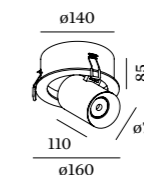

## 1.0 LED

LED 7/10W | 350-500mA | 18Vf  
 COB 3-step | excl. power supply  
 aluminium | steel powder coated

1.10kg IP20 0.3-1.0 36°  
 145 85° 355° 90 4-25

	CODE
	124161W_
	124161E_