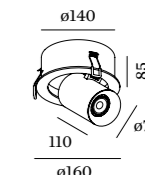

## 1.0 LED

LED 7/10W | 350-500mA | 18Vf  
 COB 3-step | excl. power supply  
 aluminium | steel powder coated

1.10kg IP20 0.3-1.0 36°  
 145 85° 355° 90 4-25

	CODE
	124161W_
	124161E_