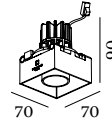

SNEAK TRIMLESS

CEILING RECESSED

1.0 LED

LED 7/10W | 350-500mA | 18Vf
COB 3-step | excl. power supply
aluminium powder coated

0.26 kg IP20 $\theta_{c} < 0,3^{\circ}$

CODE

155151W
155151B

Light Colour Selection

	LUMEN	CRI	CODE
2700K	420-590	>90	3
3000K	470-640	>90	5
1800-2850K	320-440	>90	9

ALWAYS USE

power supply

CODE

350mA | 10W	90213402
500mA | 10W	90214403
500mA | 15W dim	90224501

2.0 LED

2xLED 7/10W | 350-500mA | 18Vf
COB 3-step | excl. power supply
aluminium powder coated

0.33 kg IP20 $\theta_{c} < 0,3^{\circ}$

CODE

155251W
155251B

Light Colour Selection

	LUMEN	CRI	CODE
2700K	2x420-590	>90	3
3000K	2x470-640	>90	5
1800-2850K	2x320-440	>90	9

ALWAYS USE

power supply

CODE

350mA | 10W	90213402
500mA | 10W	90214403
500mA | 15W dim	90224501