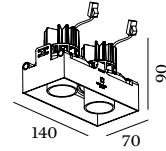

SNEAK TRIMLESS

CEILING RECESSED

1.0 LED

LED 7/10W | 350-500mA | 18Vf
COB 3-step | excl. power supply
aluminium powder coated

0.26 kg IP20 $\theta_{c} < 0,3^{\circ}$

CODE

155151W
155151B

Light Colour Selection

	LUMEN	CRI	CODE
2700K	420-590	>90	3
3000K	470-640	>90	5
1800-2850K	320-440	>90	9

ALWAYS USE

power supply

CODE

350mA | 10W	90213402
500mA | 10W	90214403
500mA | 15W dim	90224501

2.0 LED

2xLED 7/10W | 350-500mA | 18Vf
COB 3-step | excl. power supply
aluminium powder coated

0.33 kg IP20 $\theta_{c} < 0,3^{\circ}$

CODE

155251W
155251B

Light Colour Selection

	LUMEN	CRI	CODE
2700K	2x420-590	>90	3
3000K	2x470-640	>90	5
1800-2850K	2x320-440	>90	9

ALWAYS USE

power supply

CODE

350mA | 10W	90213402
500mA | 10W	90214403
500mA | 15W dim	90224501