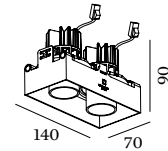

SNEAK TRIMLESS

CEILING RECESSED

1.0 LED

LED 7/10W | 350-500mA | 18Vf
COB 3-step | excl. power supply
aluminium powder coated

0.26 kg IP20 $\theta_{c} < 0,3^{\circ}$

CODE

155151W
155151B

Light Colour Selection

	LUMEN	CRI	CODE
2700K	420-590	>90	3
3000K	470-640	>90	5
1800-2850K	320-440	>90	9

ALWAYS USE

power supply

CODE

350mA | 10W 90213402
500mA | 10W 90214403
500mA | 15W dim 90224501

2.0 LED

2xLED 7/10W | 350-500mA | 18Vf
COB 3-step | excl. power supply
aluminium powder coated

0.33 kg IP20 $\theta_{c} < 0,3^{\circ}$

CODE

155251W
155251B

Light Colour Selection

	LUMEN	CRI	CODE
2700K	2x420-590	>90	3
3000K	2x470-640	>90	5
1800-2850K	2x320-440	>90	9

ALWAYS USE

power supply

CODE

350mA | 10W 90213402
500mA | 10W 90214403
500mA | 15W dim 90224501