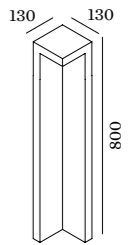

## 2.0

LED 8W | 220-240VAC | 50-60Hz  
COB 2-step | incl. PS | phase-cut dim  
aluminium powder coated

2.41kg | IP65 | >80 CRI | >480lm

3000K | >80 CRI | 480lm

CODE

721174D4

## 4.0

LED 8W | 220-240VAC | 50-60Hz  
COB 2-step | incl. PS | phase-cut dim  
aluminium powder coated

3.34kg | IP65 | >80 CRI | >480lm

3000K | >80 CRI | 480lm

CODE

721274D4

## 8.0

LED 8W | 220-240VAC | 50-60Hz  
COB 2-step | incl. PS | phase-cut dim  
aluminium powder coated

5.60kg | IP65 | >80 CRI | >480lm

3000K | >80 CRI | 480lm

CODE

721374D4