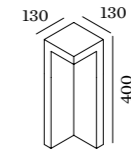

## 2.0

LED 8W | 220-240VAC | 50-60Hz  
COB 2-step | incl. PS | phase-cut dim  
aluminium powder coated

2.41kg | IP65 | >80 CRI | >480lm

3000K | >80 CRI | 480lm

CODE

721174D4

## 4.0

LED 8W | 220-240VAC | 50-60Hz  
COB 2-step | incl. PS | phase-cut dim  
aluminium powder coated

3.34kg | IP65 | >80 CRI | >480lm

3000K | >80 CRI | 480lm

CODE

721274D4