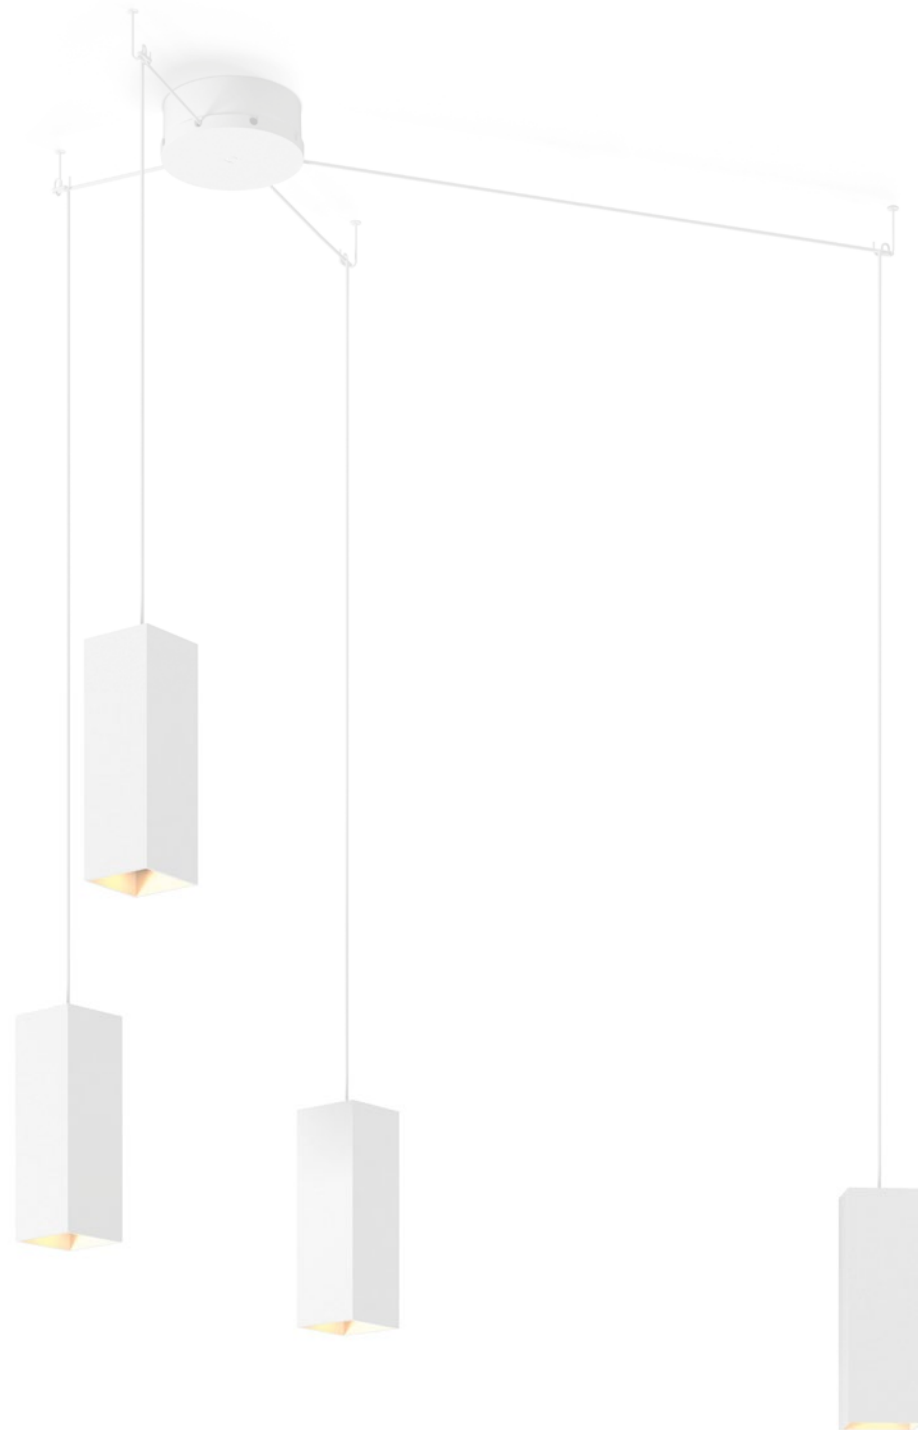

VISUALISATION

**2.0 | 3.0 LED**

LED 8W | 220-240VAC | 50-60Hz  
COB 2-step | incl. PS | phase-cut dim  
aluminium powder coated  
brushed

0.69kg IP20 0.3° 36°

**2.0**

200mm	CODE
	227164W
	227164L
	227164P
	227164B

**3.0**

300mm	CODE
	227264W
	227264L
	227264P
	227264B

**Light Colour Selection**

	LUMEN	CRI	CODE
2700K	480	>80	2
3000K	480	>80	4
1800-2850K	410	>90	9

**2.0 | 3.0 PAR16**

PAR16 max.35W | GU10  
220-240VAC | 50-60Hz  
aluminium powder coated  
brushed

0.62kg IP20 0.9°

**2.0**

200mm	CODE
	227120W0
	227120L0
	227120P0
	227120B0

**3.0**

300mm	CODE
	227220W0
	227220L0
	227220P0
	227220B0

**OPTIONAL**

	CODE
2700K	901228W2
3000K	901228W4
1800-2850K	901229S9

more lamps and specs on page 471

**BOX MULTI**

**CEILING SUSPENDED**

**ALWAYS USE**

Multiple suspension ceiling base  
round for up to 4 lamps

	CODE
	90052005
	90052006

Connector set for

5 to 8 lamps	90059118
--------------	----------

Multiple suspension ceiling base long  
600mm | 2 lamps