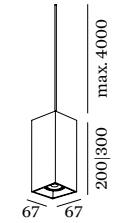

VISUALISATION

**2.0 | 3.0 LED**

LED 8W | 220-240VAC | 50-60Hz  
COB 2-step | incl. PS | phase-cut dim  
aluminium powder coated  
brushed

0.69kg IP20 0.3° 36°

**2.0**

200mm	CODE
	227164W
	227164L
	227164P
	227164B

**3.0**

300mm	CODE
	227264W
	227264L
	227264P
	227264B

**Light Colour Selection**

	LUMEN	CRI	CODE
2700K	480	>80	2
3000K	480	>80	4
1800-2850K	410	>90	9

**2.0 | 3.0 PAR16**

PAR16 max.35W | GU10  
220-240VAC | 50-60Hz  
aluminium powder coated  
brushed

0.62kg IP20 0.9°

**2.0**

200mm	CODE
	227120W0
	227120L0
	227120P0
	227120B0

**3.0**

300mm	CODE
	227220W0
	227220L0
	227220P0
	227220B0

**OPTIONAL**

	CODE
2700K	901228W2
3000K	901228W4
1800-2850K	901229S9

more lamps and specs on page 471

	CODE
	90052007
	90052008

900mm | 3 lamps

	CODE
	90052009
	90052010

1200mm | 4 lamps

	CODE
	90052011
	90052012

1500mm | 5 lamps

	CODE
	90052013
	90052014

more information on page 482