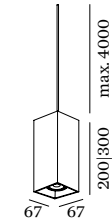

VISUALISATION

**2.0 | 3.0 LED**

LED 8W | 220-240VAC | 50-60Hz  
COB 2-step | incl. PS | phase-cut dim  
aluminium powder coated  
brushed

0.69kg IP20 0.3° 36°

**2.0**

200mm	CODE
	227164W
	227164L
	227164P
	227164B

**3.0**

300mm	CODE
	227264W
	227264L
	227264P
	227264B

**Light Colour Selection**

	LUMEN	CRI	CODE
2700K	480	>80	2
3000K	480	>80	4
1800-2850K	410	>90	9

**2.0 | 3.0 PAR16**

PAR16 max.35W | GU10  
220-240VAC | 50-60Hz  
aluminium powder coated  
brushed

0.62kg IP20 0.9°

**2.0**

200mm	CODE
	227120W0
	227120L0
	227120P0
	227120B0

**3.0**

300mm	CODE
	227220W0
	227220L0
	227220P0
	227220B0

**OPTIONAL**

	CODE
2700K	901228W2
3000K	901228W4
1800-2850K	901229S9

more lamps and specs on page 471

	CODE
	90052007
	90052008

900mm | 3 lamps

	CODE
	90052009
	90052010

1200mm | 4 lamps

	CODE
	90052011
	90052012

1500mm | 5 lamps

	CODE
	90052013
	90052014

more information on page 482