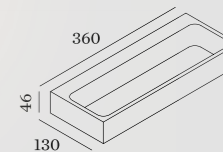

BENTO

WALL SURFACE

1.3

LED 8W | 220-240VAC | 50-60Hz
COB 2-step | incl. PS | phase-cut dim
aluminium powder coated

0.74kg IP20

3000K | >80 CRI | 480lm

CODE
309274W4
309274B4

3.6

LED 8W | 220-240VAC | 50-60Hz
COB 2-step | incl. PS | phase-cut dim
aluminium powder coated

1.48kg IP20

3000K | >80 CRI | 480lm

CODE
309374W4
309374B4