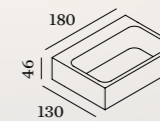

BENTO

WALL SURFACE

1.3

LED 8W | 220-240VAC | 50-60Hz
COB 2-step | incl. PS | phase-cut dim
aluminium powder coated

0.74kg IP20

3000K | >80 CRI | 480lm

CODE
309274W4
309274B4

3.6

LED 8W | 220-240VAC | 50-60Hz
COB 2-step | incl. PS | phase-cut dim
aluminium powder coated

1.48kg IP20

3000K | >80 CRI | 480lm

CODE
309374W4
309374B4