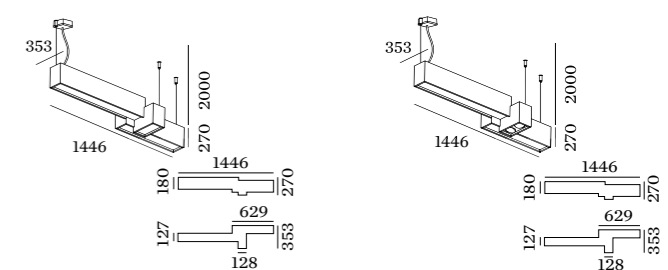

### 3.0

LED 35W | 220-240VAC | 50-60Hz  
 PCB 3-step | incl. PS | phase-cut dim  
 opal cover | two circuits  
 aluminium powder coated  
 opal PMMA cover

8.00kg | IP20 | ±0.3°

3000K | >80 CRI | 1910lm

|  | CODE     |
|--|----------|
|  | 132484W4 |
|  | 132484B4 |

### 4.0

LED 48W | 220-240VAC | 50-60Hz  
 PCB 3-step | incl. PS | phase-cut dim  
 opal cover + 2x spot | two circuits  
 aluminium powder coated  
 opal PMMA cover

8.30kg | IP20 | ±0.3°

3000K | >80 CRI | 2850lm